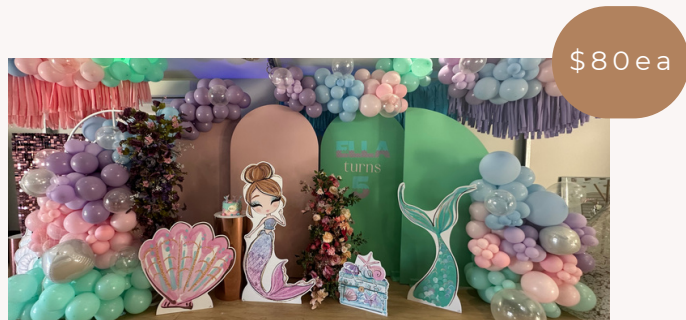

Bluey

Super Hero Triple

Small, Medium, Large Sails & Arches
600 x 1200 - 1000 x 1800 - 1200 x 2200

Dusty Pink & Mint Green Sails & Arches
1.1m x 2.1m

White Round
White Square

Clear Round
Clear Square

White Pedestal

Gold Square

Gold Frame

Rose Gold
Round

Signature Package

PHOTO AREA/BALLOONS

BALLOONS GARLANDS

\$60

Easel Cluster

- Hire only - Signage can be purchased prior to booking
- Our timber range can only have white vinyl applied
- Send through an inspiration photo, or leave it up to us. You choose!
- For vinyl on our backdrops, keep it simple e.g. 'Baby Smith' or 'Hailey Turns One'
- Signage dimensions
 - Round 60cm
 - Rectangle 60cm x 40cm
 - Vinyl is approximately 100cm (depending on the design)
- Timber & Acrylic signs are available for Dry hire or through our Signature 'Balloon Area Packages' (Vinyl only, is available through our Balloon Area Packages only)