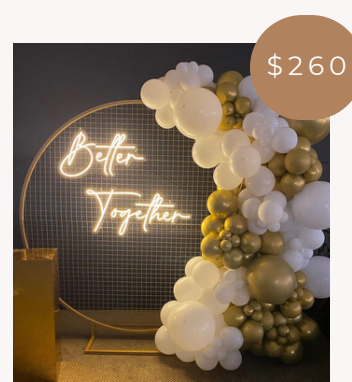

Gold Square

Gold Frame

Rose Gold
Round

Signature Package

PHOTO AREA/BALLOONS

BALLOONS GARLANDS

\$60

Easel Cluster

\$100

Teddy Bundle

\$120

Large Cluster

\$260

Standard

\$320

Large