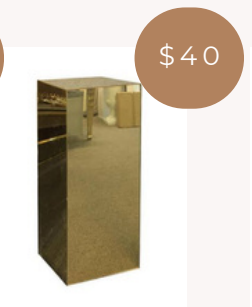

Bluey

Super Hero Triple

Small, Medium, Large Sails & Arches
600 x 1200 - 1000 x 1800 - 1200 x 2200

Dusty Pink & Mint Green Sails & Arches
1.1m x 2.1m

White Round
White Square

Clear Round
Clear Square

White Pedestal