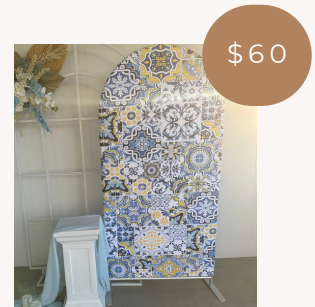

Signature Package

PHOTO AREA/BALLOONS

BACKDROPS, PLINTHS, STANDS

Amafi Arch