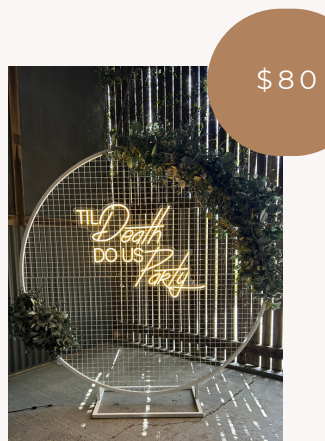

Gold Square

Gold Frame

Rose Gold
Round

Signature Package

PHOTO AREA/BALLOONS

BALLOONS GARLANDS

\$60

Easel Cluster

\$100

Teddy Bundle

\$120

Large Cluster

\$260

Standard

\$320

Large

\$400

Extra Large

Custom - Enquire for pricing

FAUX FLORALS

\$80

Neutrals

\$80

Green

\$30

Individual Florals for Garland

\$30

Neon Signs

WE ARE SO EXCITED TO OFFER A LARGE RANGE OF NEONS, MADE FROM HIGH QUALITY NEON FLEX.

\$120 STANDARD & \$160 LARGE - GST INC

Happy Birthday

Talk Thirty to me