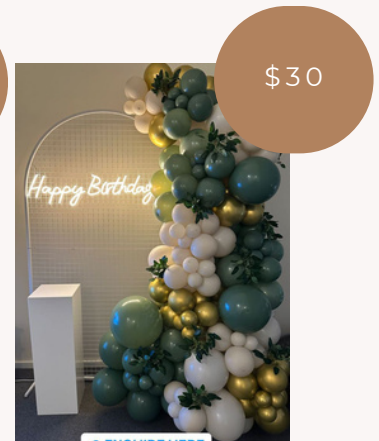

\$100

Teddy Bundle

\$120

Large Cluster

\$260

Standard

\$320

Large

\$400

Extra Large

Custom - Enquire for pricing

FAUX FLORALS

\$80

Neutrals

\$80

Green

\$30

Individual Florals for Garland

\$30

Neon Signs

WE ARE SO EXCITED TO OFFER A LARGE RANGE OF NEONS, MADE FROM HIGH QUALITY NEON FLEX.

\$120 STANDARD & \$160 LARGE - GST INC

Happy Birthday

Talk Thirty to me