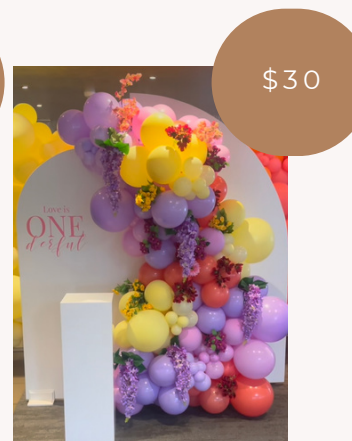

\$400

Extra Large

Custom - Enquire for pricing

FAUX FLORALS

\$80

Neutrals

\$80

Green